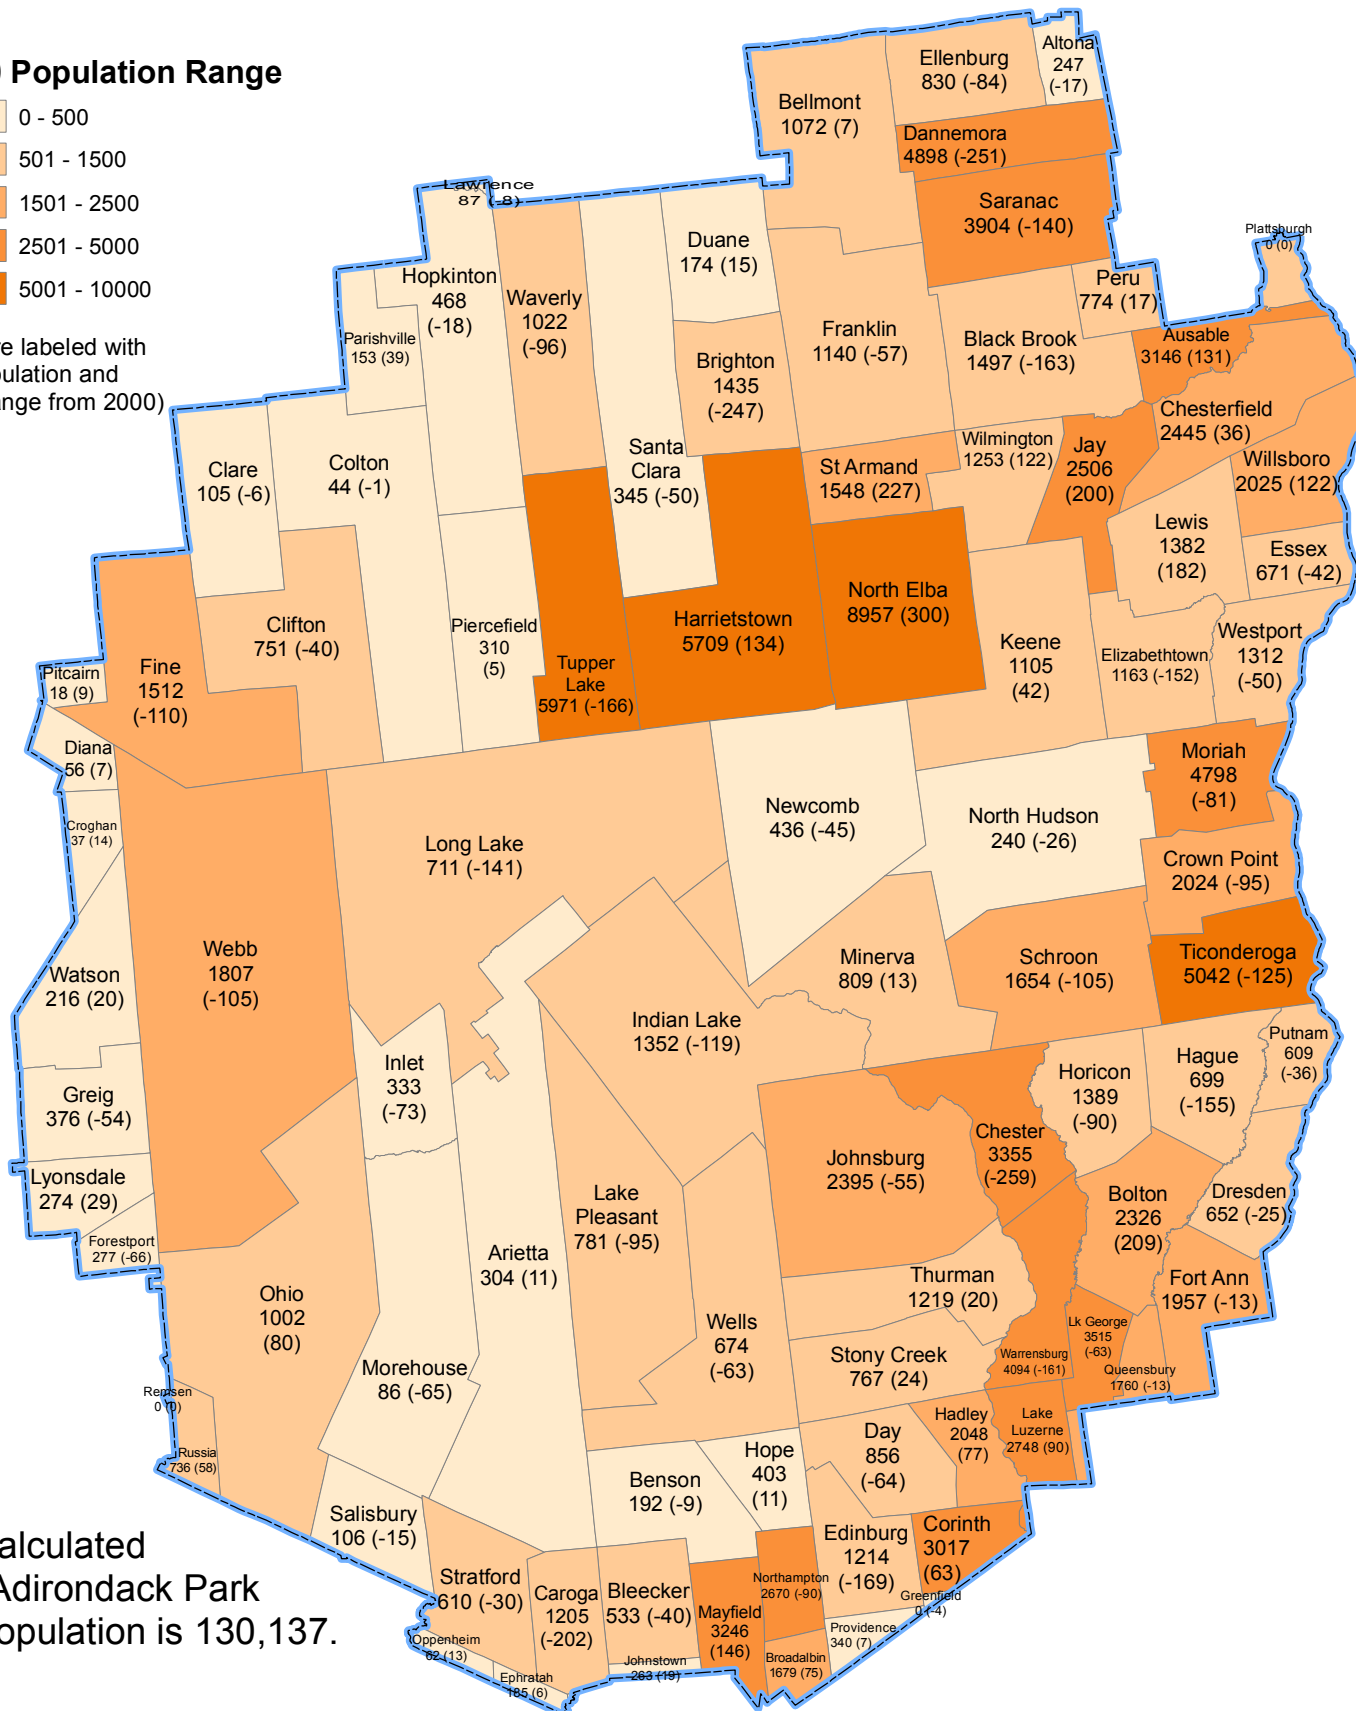

2010 Census Population of Towns Within the Adirondack Park

With Estimates for Census Blocks Straddling the Park Boundary

2010 Population Range

Towns are labeled with 2010 population and (pop. change from 2000)

APA calculated
2010 Adirondack Park
total population is 130,137.

For census blocks straddling
the Blueline, population estimates
inside the park are based on the proportion of
residential parcels (from county real property data) inside and outside the park.